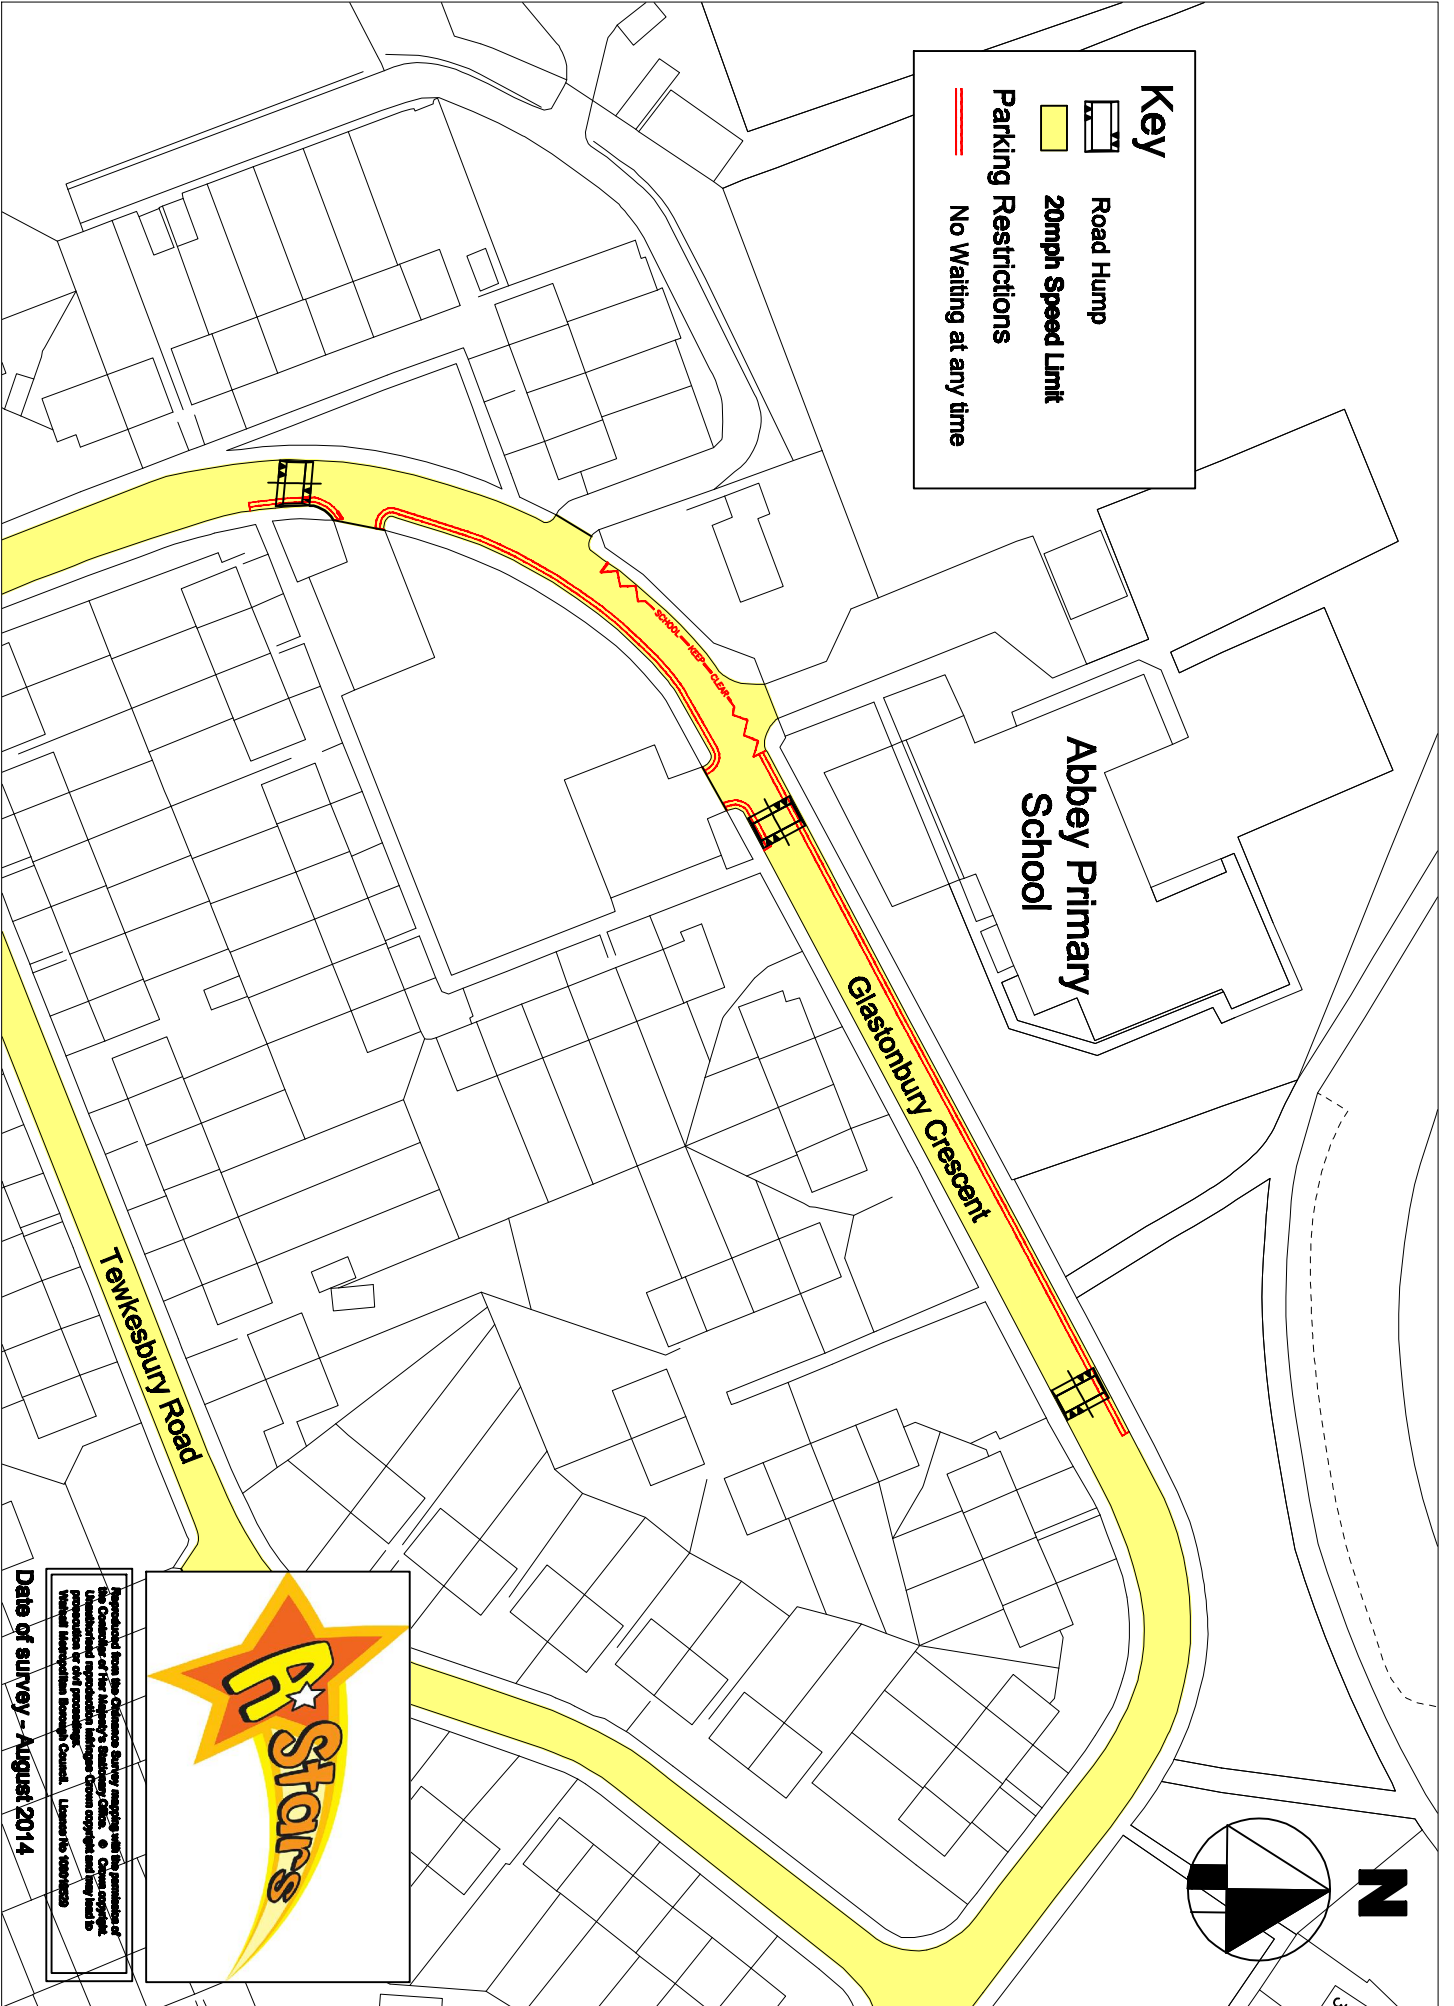

Key

- Road Hump
- 20mph Speed Limit
- Parking Restrictions
- No Waiting at any time

Abbey Primary School

Glastonbury Crescent

Tewkesbury Road